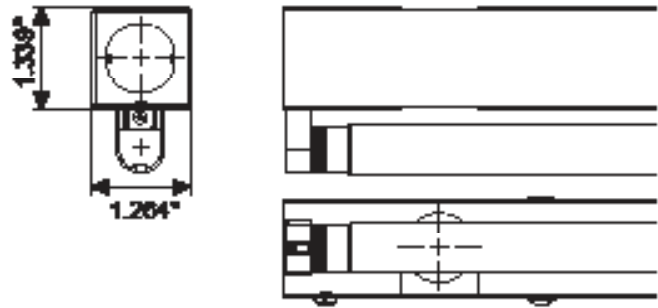

### LP5 and LS5

Introducing the new LP5 and LS5 series, a revolutionary low profile line of single lamp T5 open strips. The LP5 is an open strip with a distinctly low profile (7/8") and even with lamp is a mere 1 5/8" high. The width is a slim 1 1/4" making the LP5 the thinnest and lowest profile strip on the market. Perfect for accent and task lighting. Both also include exclusive tabbed lamp holders for ease of changing lamps and assurance that the lamp is properly seated in the socket.

**Dimensions**

114 / 124H models: X=22.402"  
 121 / 134H models: X=34.213"  
 128 / 154H models: X=45.984"

**LP5 - Standard Mount**

**LS5 - Side Mount**

**Corporate Headquarters & Primary Manufacturing**