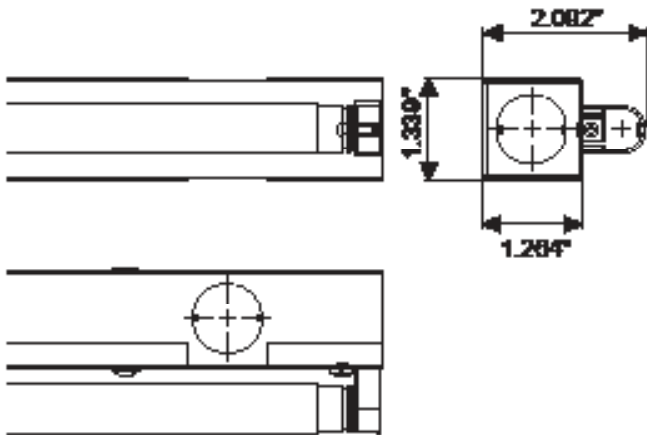

### LP5 and LS5

Introducing the new LP5 and LS5 series, a revolutionary low profile line of single lamp T5 open strips. The LP5 is an open strip with a distinctly low profile (7/8") and even with lamp is a mere 1 5/8" high. The width is a slim 1 1/4" making the LP5 the thinnest and lowest profile strip on the market. Perfect for accent and task lighting. Both also include exclusive tabbed lamp holders for ease of changing lamps and assurance that the lamp is properly seated in the socket.

### LS5 Low Profile Side-Mount Ordering Information

Series	# Lamps	Lamps	Voltage
LS5	1	<i>Standard</i> 14 = F14T5 (22") 21 = F21T5 (34") 28 = F28T5 (46")  <i>HO</i> 24H = F24T5HO (22") 39H = F39T5HO (34") 54H = F54T5HO (46")	U1 = 120-277V

**Dimensions**

114 / 124H models: X=22.402"  
 121 / 134H models: X=34.213"  
 128 / 154H models: X=45.984"

**LP5 - Standard Mount**

**LS5 - Side Mount**

**Corporate Headquarters & Primary Manufacturing**