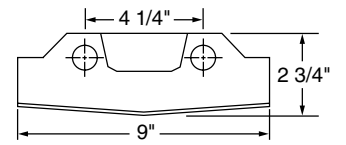

SY920 Low Profile Wraparound

Dimensions

4 Lamp Models