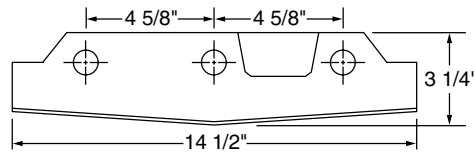

SY920 Low Profile Wraparound

Dimensions

4 Lamp Models