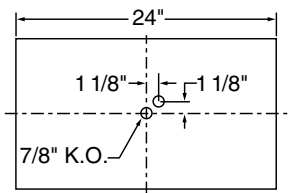

SY920 Low Profile Wraparound

Dimensions

4 Lamp Models