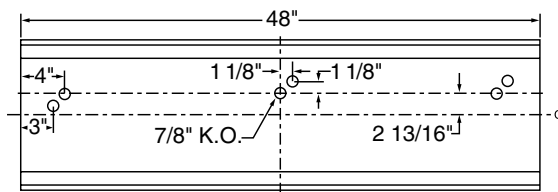

3 Lamp Models