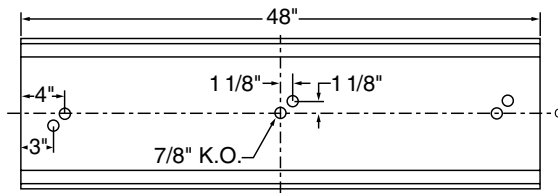

SY920 Low Profile Wraparound

Dimensions

4 Lamp Models