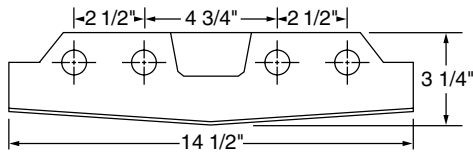

SY920 Low Profile Wraparound

Dimensions

4 Lamp Models