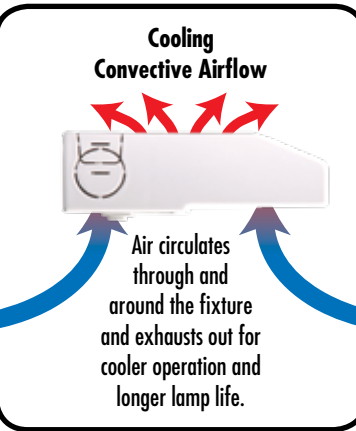

Available In Plated Finishes