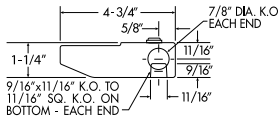

Available In Plated Finishes

Lamps Included:
Includes 120V halogen or longer lasting xenon lamp(s).

Dimensions

ADDITIONAL LENGTHS ARE 16", 24" AND 33"

Xenon & Halogen XLINE & HLINE Series Ordering Information

Catalog No.	Lamps*	Finish	Dimensions			Input Wattage
			H	L	W	
XLINE1WH120V	(1)-20W xenon	White	1-1/4"	8"	4-3/4"	20
XLINE1BZ120V	(1)-20W xenon	Bronze	1-1/4"	8"	4-3/4"	20
XLINE1SN120V	(1)-20W xenon	Satin Nickel	1-1/4"	8"	4-3/4"	20
XLINE2WH120V	(2)-20W xenon	White	1-1/4"	16"	4-3/4"	40
XLINE2BZ120V	(2)-20W xenon	Bronze	1-1/4"	16"	4-3/4"	40
XLINE2SN120V	(2)-20W xenon	Satin Nickel	1-1/4"	16"	4-3/4"	40
XLINE3WH120V	(3)-20W xenon	White	1-1/4"	24"	4-3/4"	60
XLINE3BZ120V	(3)-20W xenon	Bronze	1-1/4"	24"	4-3/4"	60
XLINE3SN120V	(3)-20W xenon	Satin Nickel	1-1/4"	24"	4-3/4"	60
XLINE4WH120V	(4)-20W xenon	White	1-1/4"	33"	4-3/4"	80
XLINE4BZ120V	(4)-20W xenon	Bronze	1-1/4"	33"	4-3/4"	80
XLINE4SN120V	(4)-20W xenon	Satin Nickel	1-1/4"	33"	4-3/4"	80
HLINE1WH120V	(1)-35W halogen	White	1-1/4"	8"	4-3/4"	35
HLINE2WH120V	(2)-35W halogen	White	1-1/4"	16"	4-3/4"	70
HLINE3WH120V	(3)-35W halogen	White	1-1/4"	24"	4-3/4"	105
HLINE4WH120V	(4)-35W halogen	White	1-1/4"	33"	4-3/4"	140