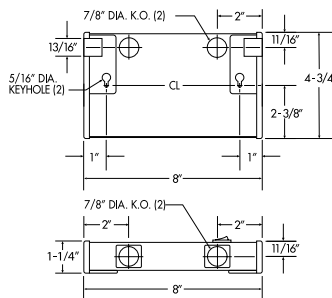

Available In Plated Finishes

Lamps Included:
Includes 120V halogen or longer lasting xenon lamp(s).

Dimensions

ADDITIONAL LENGTHS ARE 16", 24" AND 33"

Xenon & Halogen XLINE & HLINE Series Ordering Information

Catalog No.	Lamps*	Finish	Dimensions			Input Wattage
			H	L	W	
XLINE1WH120V	(1)-20W xenon	White	1-1/4"	8"	4-3/4"	20
XLINE1BZ120V	(1)-20W xenon	Bronze	1-1/4"	8"	4-3/4"	20
XLINE1SN120V	(1)-20W xenon	Satin Nickel	1-1/4"	8"	4-3/4"	20
XLINE2WH120V	(2)-20W xenon	White	1-1/4"	16"	4-3/4"	40
XLINE2BZ120V	(2)-20W xenon	Bronze	1-1/4"	16"	4-3/4"	40
XLINE2SN120V	(2)-20W xenon	Satin Nickel	1-1/4"	16"	4-3/4"	40
XLINE3WH120V	(3)-20W xenon	White	1-1/4"	24"	4-3/4"	60
XLINE3BZ120V	(3)-20W xenon	Bronze	1-1/4"	24"	4-3/4"	60
XLINE3SN120V	(3)-20W xenon	Satin Nickel	1-1/4"	24"	4-3/4"	60
XLINE4WH120V	(4)-20W xenon	White	1-1/4"	33"	4-3/4"	80
XLINE4BZ120V	(4)-20W xenon	Bronze	1-1/4"	33"	4-3/4"	80
XLINE4SN120V	(4)-20W xenon	Satin Nickel	1-1/4"	33"	4-3/4"	80
HLINE1WH120V	(1)-35W halogen	White	1-1/4"	8"	4-3/4"	35
HLINE2WH120V	(2)-35W halogen	White	1-1/4"	16"	4-3/4"	70
HLINE3WH120V	(3)-35W halogen	White	1-1/4"	24"	4-3/4"	105
HLINE4WH120V	(4)-35W halogen	White	1-1/4"	33"	4-3/4"	140